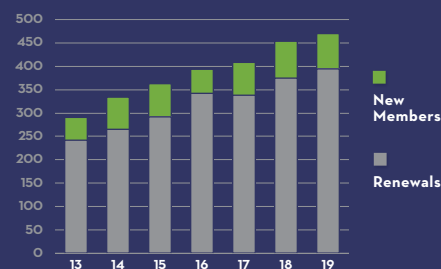

## MEMBERSHIP GROWTH

**2019:**  
**466 MEMBERS**

As WGA membership grows, so too does our ability to expand our reach and impact.

WGA now includes more than 460 members, including 50+ members aged 40 and under who we anticipate will be the next generation of WGA leadership. All members make an annual investment of \$1,500.